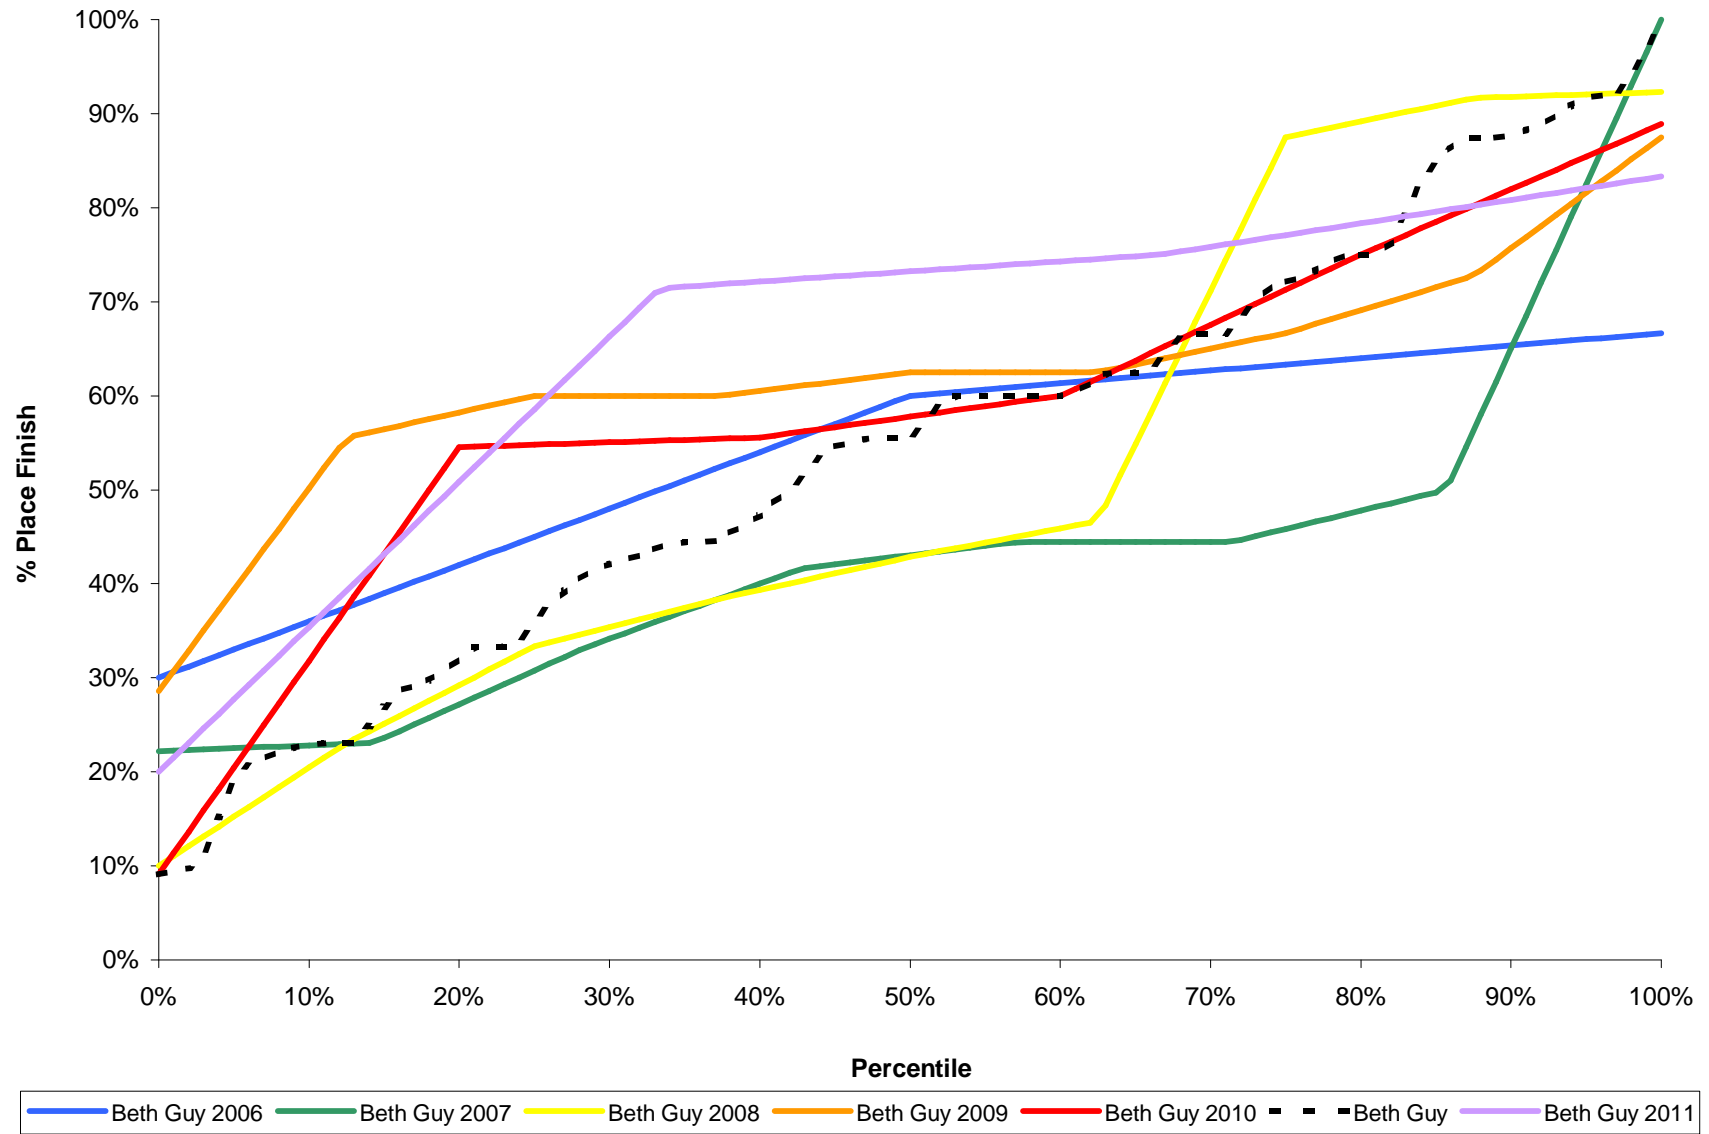

— Ariel Cohen 2006
 — Ariel Cohen 2007
 — Ariel Cohen 2008
 — Ariel Cohen 2009
— Ariel Cohen 2010
 - - Ariel Cohen
— Ariel Cohen 2011

Percentile

David Blachman 2006	David Blachman 2007	David Blachman 2008	David Blachman 2009
David Blachman 2010	David Blachman	David Blachman 2011	

— Jay Sussman 2006
 — Jay Sussman 2007
 — Jay Sussman 2008
 — Jay Sussman 2009
— Jay Sussman 2010
 - - Jay Sussman
— Jay Sussman 2011

— Robert Klein 2006
 — Robert Klein 2007
 — Robert Klein 2008
 — Robert Klein 2009
 — Robert Klein 2010
- - - Robert Klein
— Robert Klein 2011

— Robin Cohen 2006
 — Robin Cohen 2007
 — Robin Cohen 2008
 — Robin Cohen 2009
— Robin Cohen 2010
 - - - Robin Cohen
 — Robin Cohen 2011

Percentile

Rochelle Taub 2006	Rochelle Taub 2007	Rochelle Taub 2008	Rochelle Taub 2009
Rochelle Taub 2010	Rochelle Taub	Rochelle Taub 2011	